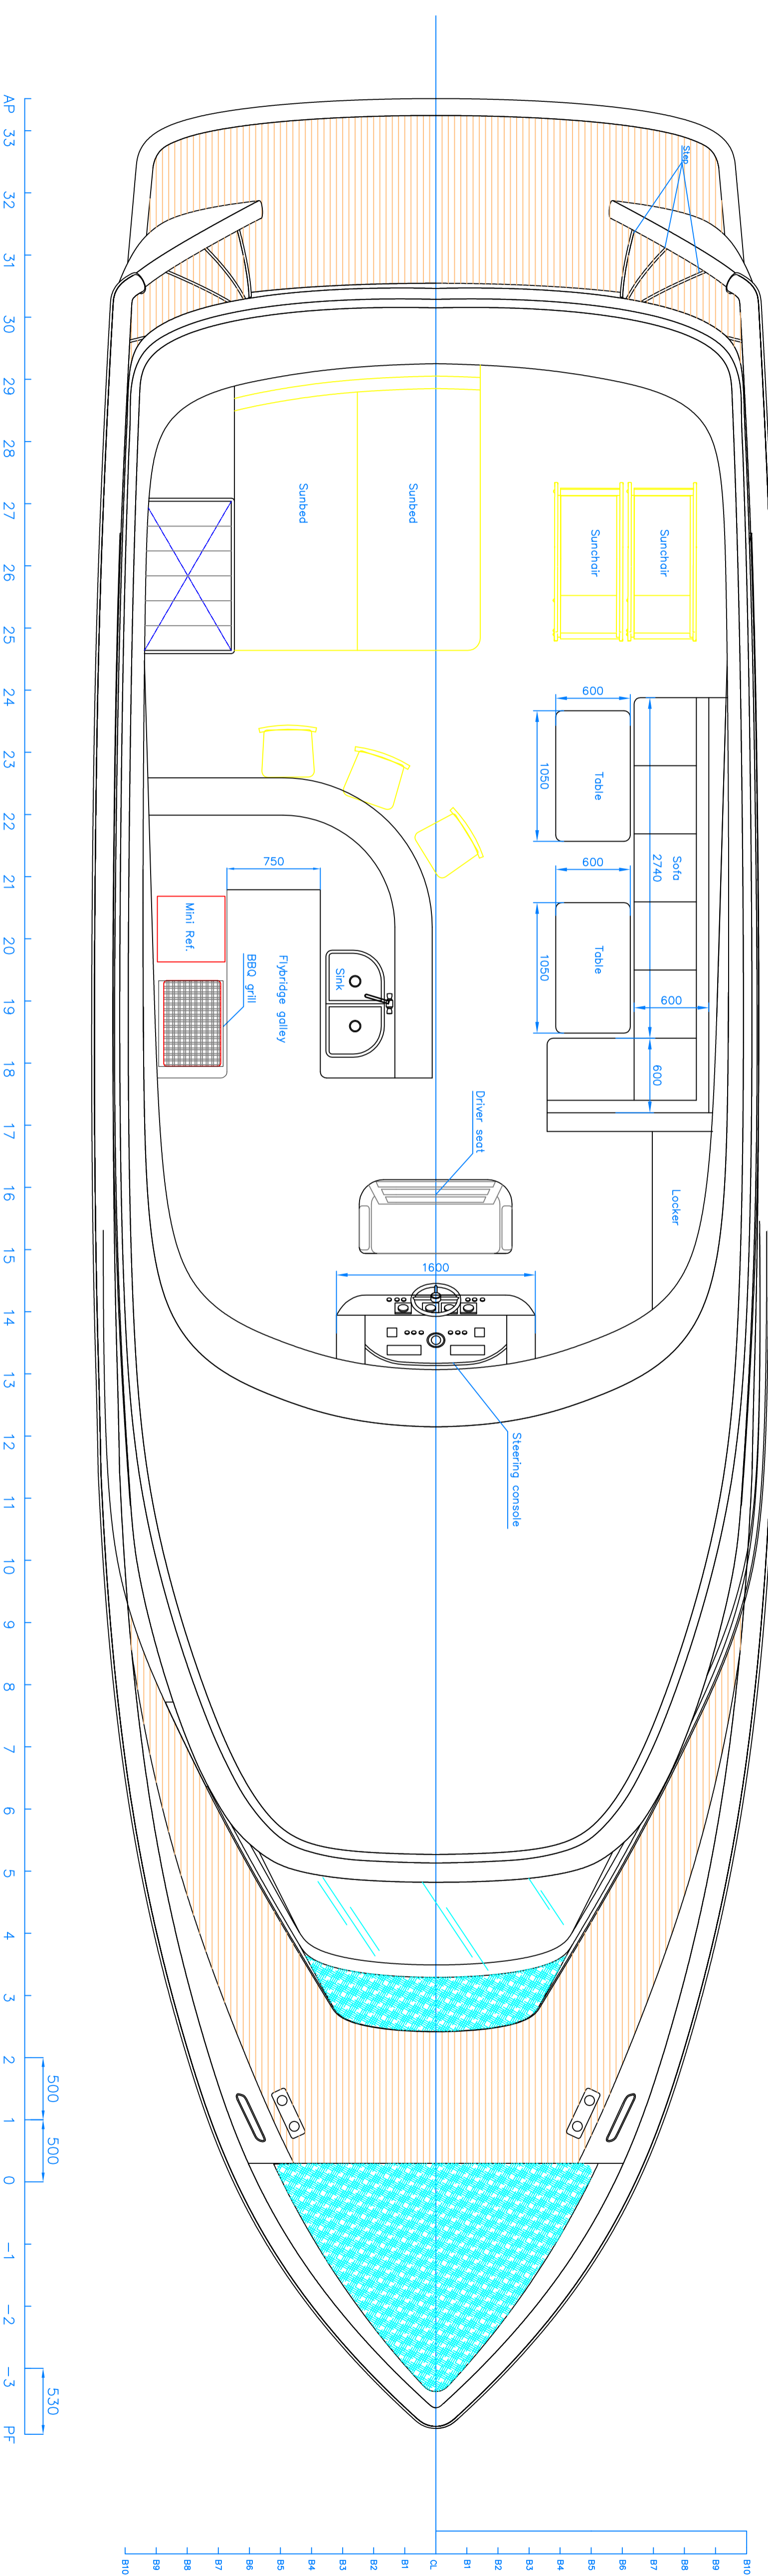

**FINAL UPDATE**

STRUCTURAL BULKHEADS MARKED IN RED  
 COLOR. NO FURTHER CHANGES OF  
 STRUCTURAL BULKHEADS AVAILABLE  
 ANY FURTHER MODIFICATION OF THIS PLAN  
 IS SUBJECT TO EXTRA CHARGE

EXTERIOR PLAN

Design:	GB61 MOTOR YACHT
Title:	GENERAL ARRANGEMENT
Drawing No:	GB61.LO.03
Client:	©

Date:	13/10/2010	Scale:	1:30
Sheet 01	Sheets 1	Edition	V1
Designed:	WW	Checked:	
Approved:		Filename:	GB61_LO.dwg