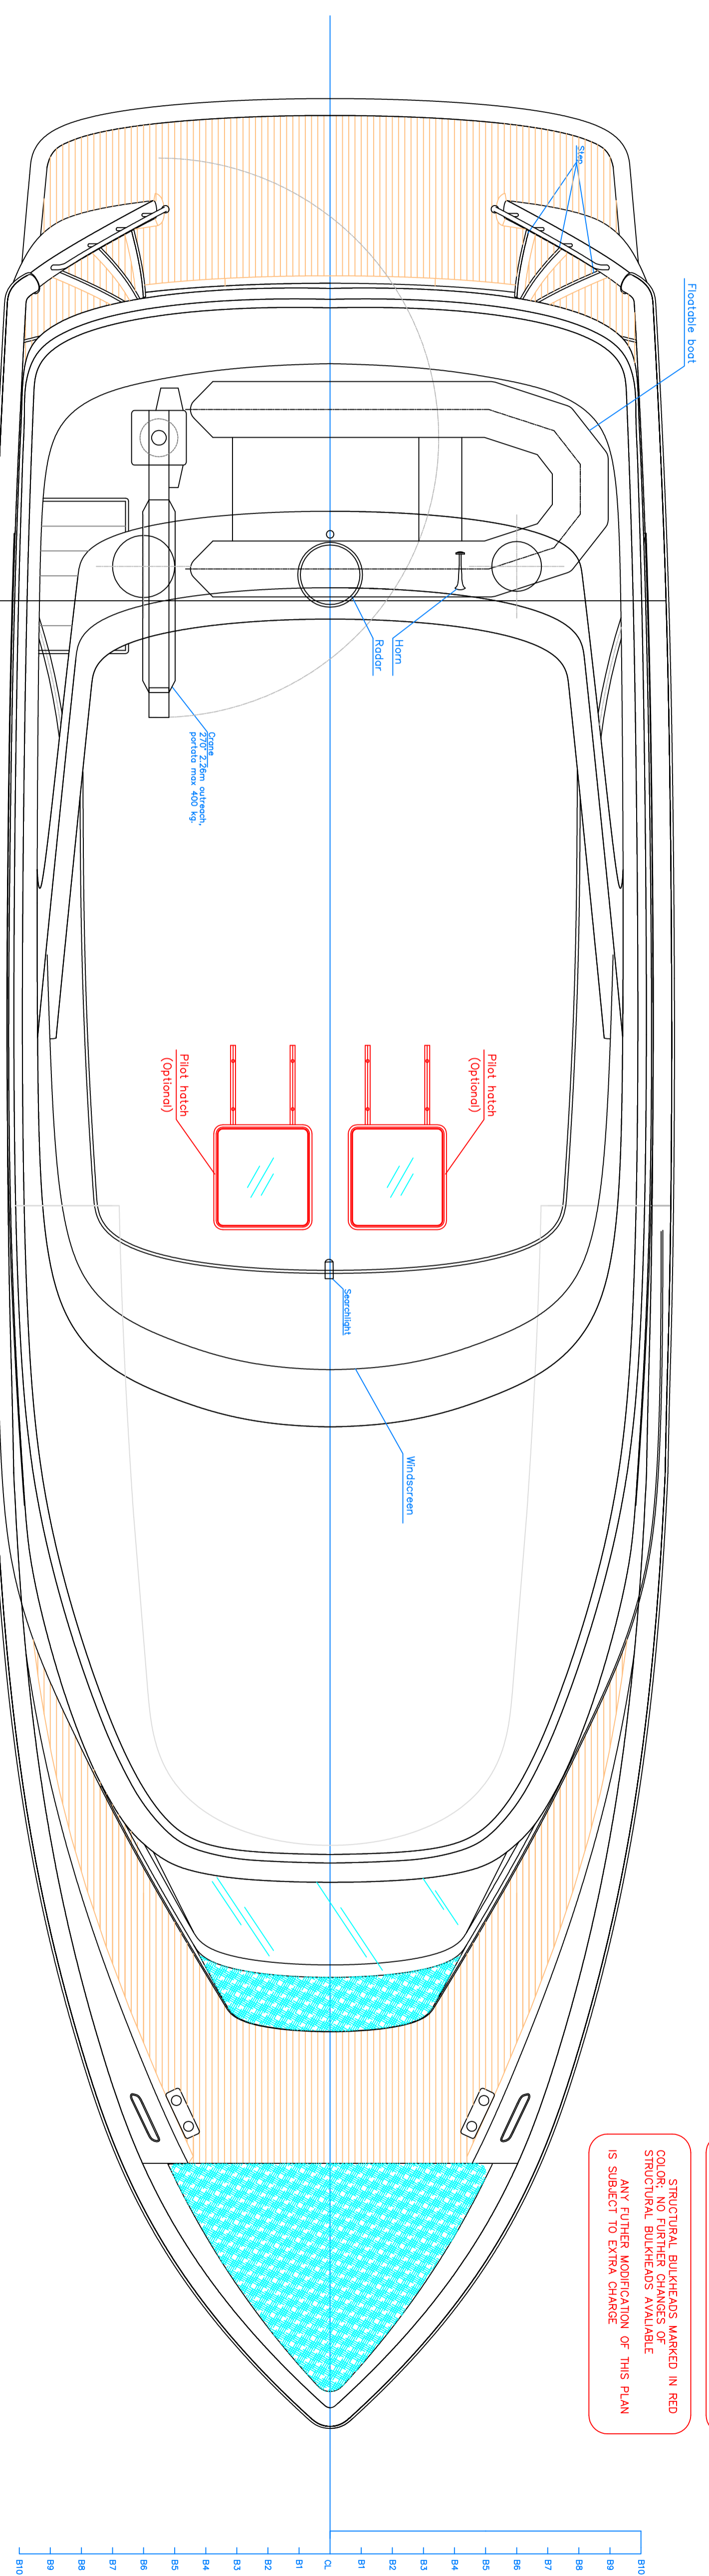

**FINAL UPDATE**

STRUCTURAL BULKHEADS MARKED IN RED  
 COLOR. NO FURTHER CHANGES OF  
 STRUCTURAL BULKHEADS AVAILABLE  
 ANY FURTHER MODIFICATION OF THIS PLAN  
 IS SUBJECT TO EXTRA CHARGE

EXTERIOR PLAN

Design:	GB61 MOTOR YACHT
Title:	GENERAL ARRANGEMENT
Drawing No:	GB61.LO.03
Client:	©

Date:	13/10/2010	Scale:	1:30
Sheet 01	Sheets 1	Edition	V1
Designed:	WW	Checked:	
Approved:		Filename:	GB61_LO.dwg