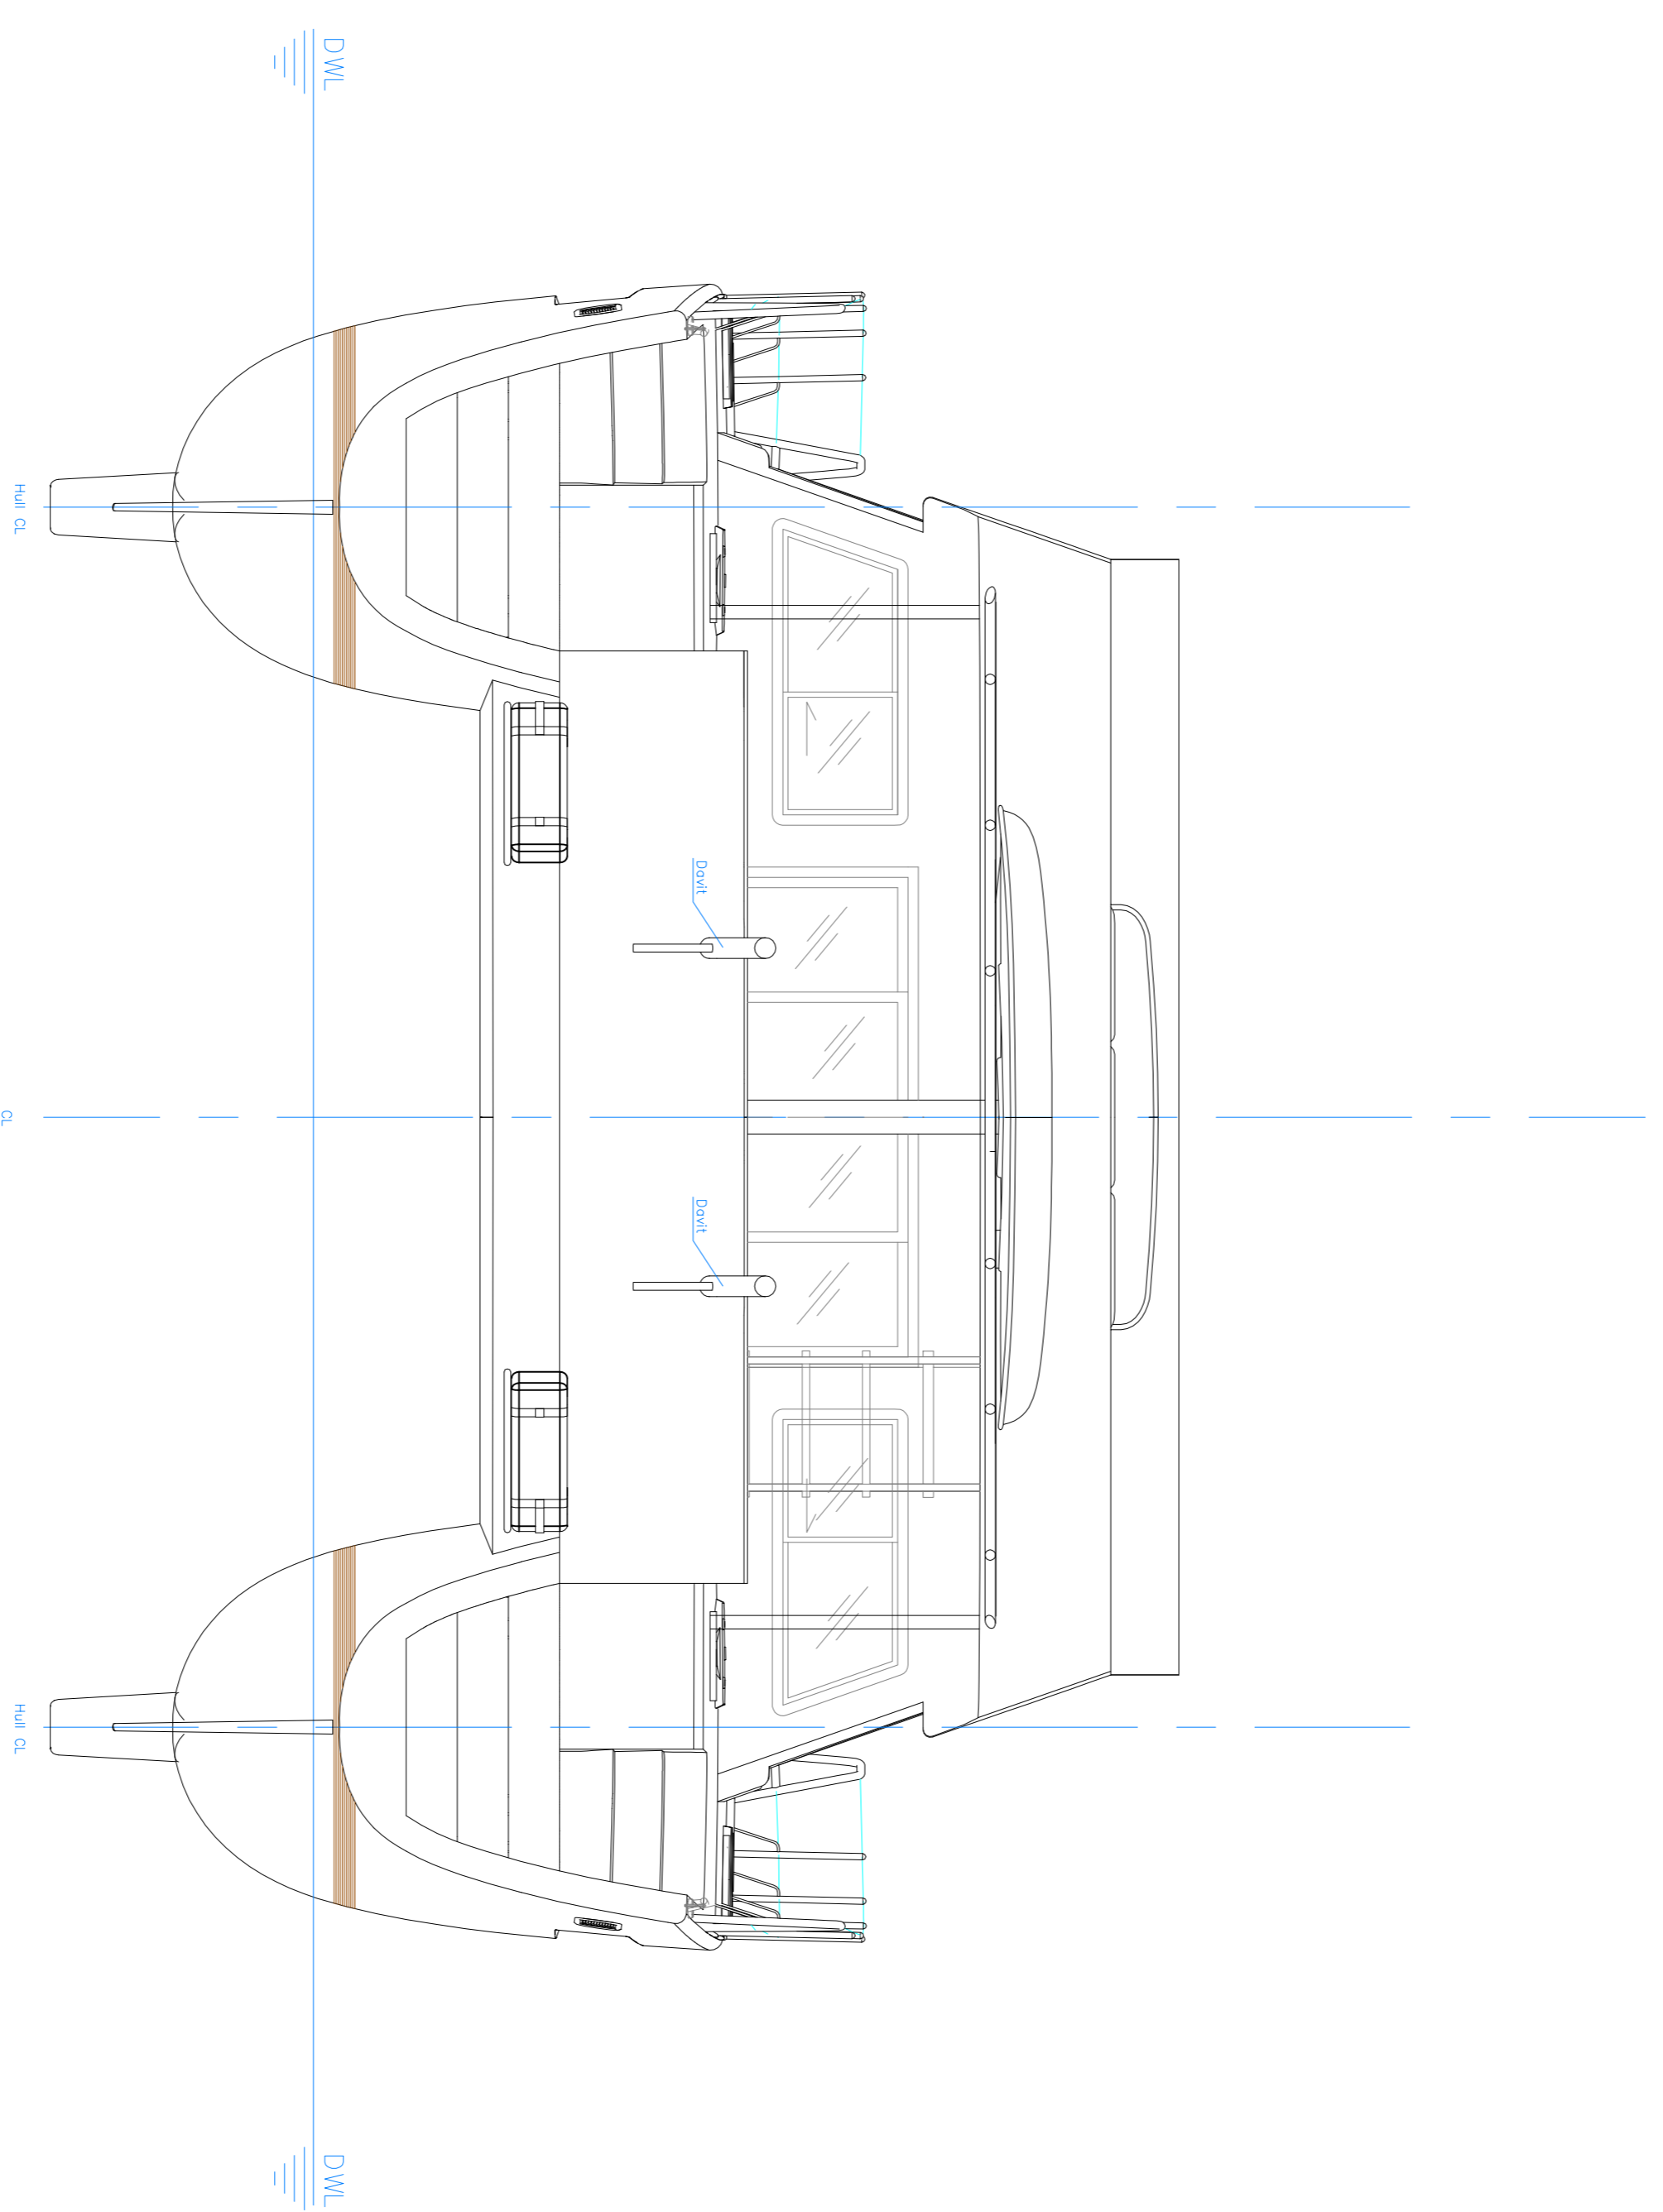

0 1 2m

BOW VIEW

STERN VIEW

| | |
|--------------|---------------------|
| Design: | SAILSCUBA 550 |
| Title: | GENERAL ARRANGEMENT |
| Drawing No.: | SS55.L0.02 |
| Client: | © |

ALBATROSS
 MARINE DESIGN
 ALBATROSS MARINE DESIGN CO., LTD.
 100/101, Bangrakong, Chomueh, 20100 Thailand
 Phone: +66 2646 4138 / 4139

| | | | |
|-----------|-------------|----------|------|
| Date: | 03/02/2011 | Scale: | 1:30 |
| Sheet 01: | Sheets 1 | Edition: | VI |
| Designed: | PJ | | |
| Checked: | | | |
| Approved: | | | |
| Filename: | SS55.L0.dwg | | |