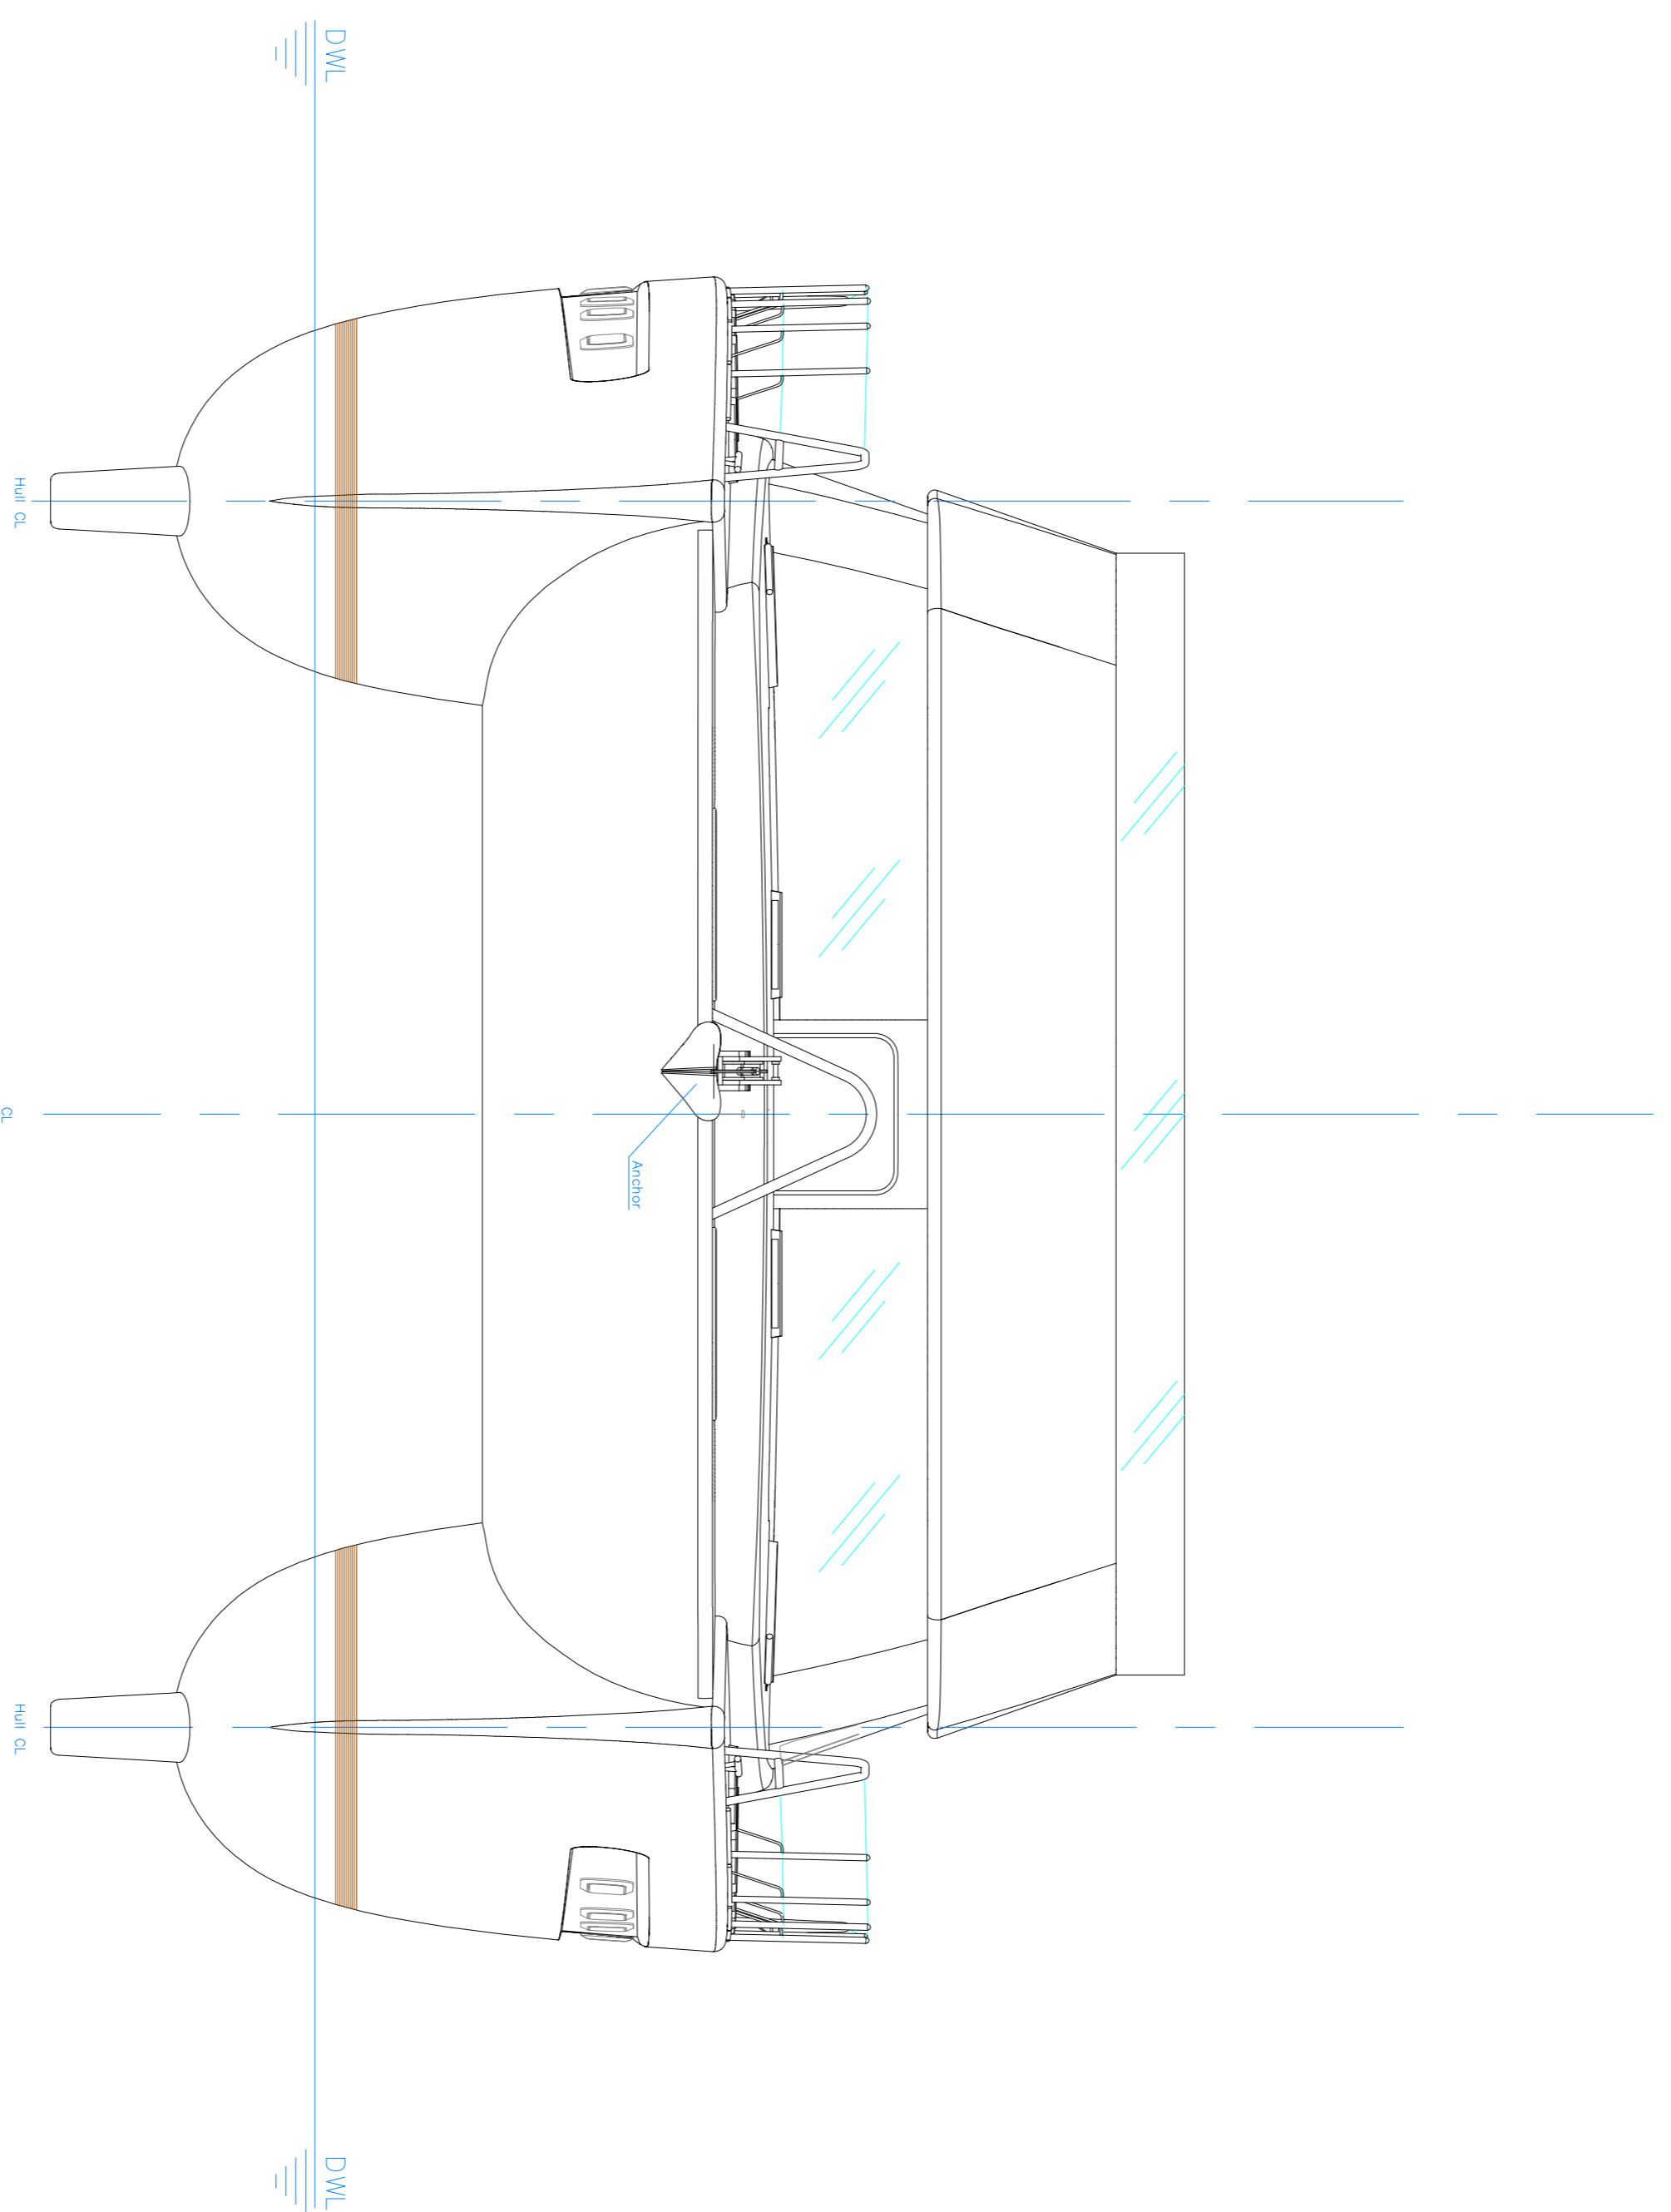

0 1 2m

BOW VIEW

STERN VIEW

| | |
|--------------|---------------------|
| Design: | SAILSCUBA 550 |
| Title: | GENERAL ARRANGEMENT |
| Drawing No.: | SS55.L0.02 |
| Client: | © |

ALBATROSS
 MARINE DESIGN
 ALBATROSS MARINE DESIGN CO., LTD.
 100/101, Bangrakong, Chomueh, 20100 Thailand
 Phone: +66 2646 4138 / 4139

| | | | |
|-----------|-------------|----------|------|
| Date: | 03/02/2011 | Scale: | 1:30 |
| Sheet 01: | Sheets 1 | Edition: | VI |
| Designed: | PJ | | |
| Checked: | | | |
| Approved: | | | |
| Filename: | SS55.L0.dwg | | |