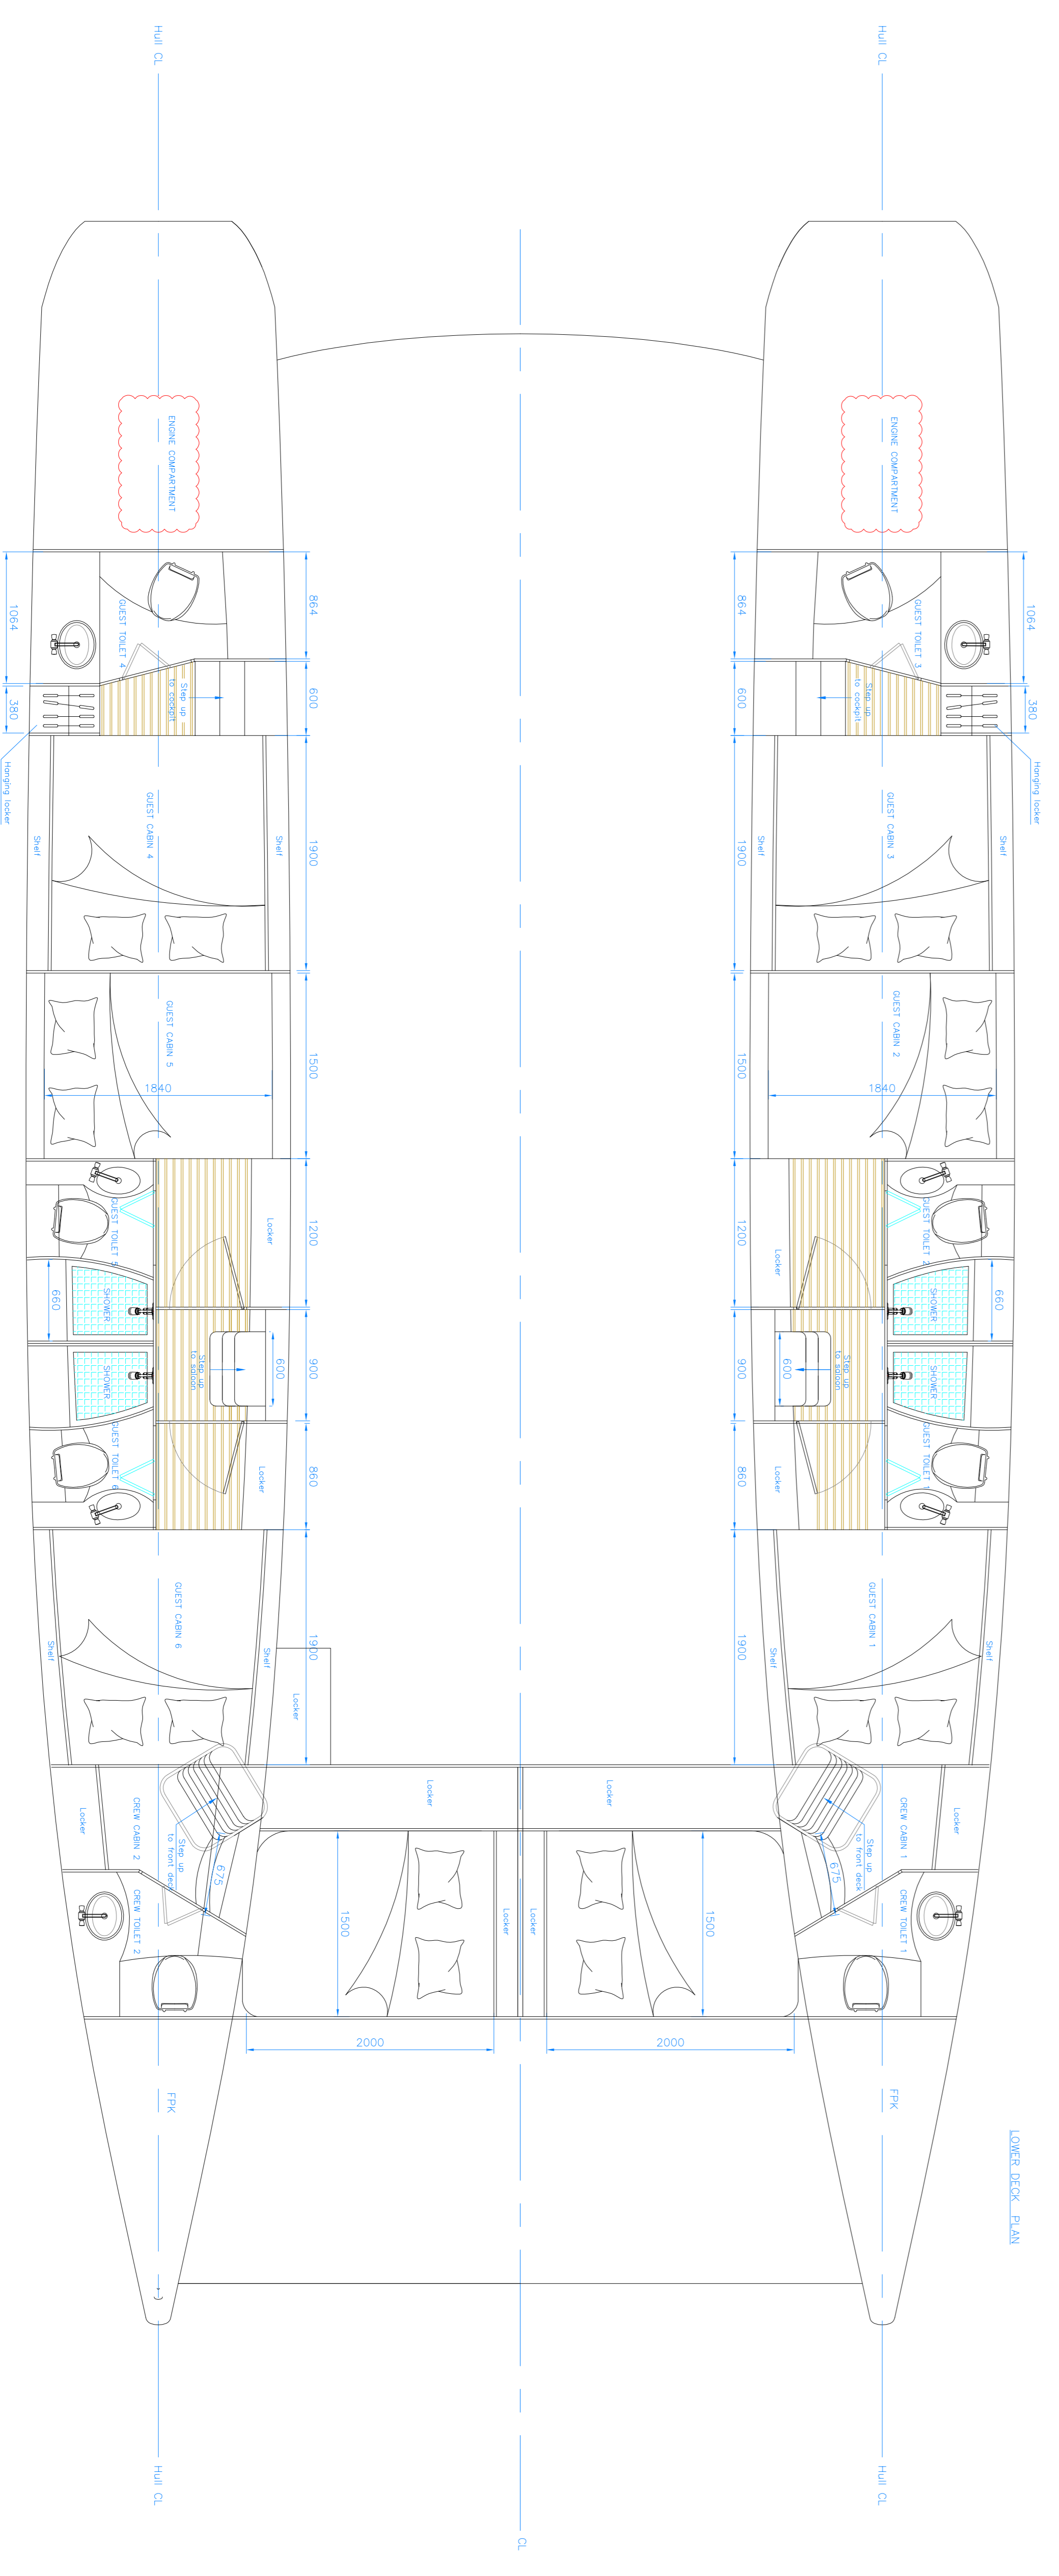

LOWER DECK PLAN

Design:	SAILSCUBA 550
Title:	GENERAL ARRANGEMENT
Drawing No.:	SS55.LD.04
Client:	©

Date:	03/02/2011	Scale:	1:30
Sheet: 01	Sheets: 1	Edition:	VI
Designed:	PJ		
Checked:			
Approved:			
Filename:	SS55.LD.dwg		